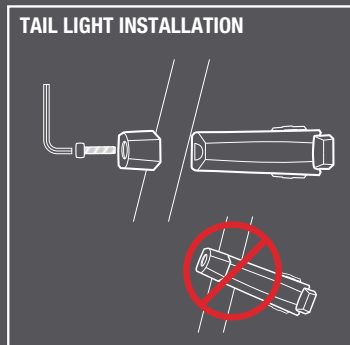

RADIAN 850

USB RECHARGEABLE LOCKING LIGHT SET

FITS MOST HANDLEBARS

INTEGRATED FUEL GAUGE
SHOWS BATTERY LIFE

TAIL LIGHT ANGLED INSERTS
ENSURE HORIZONTAL BEAM

RECHARGE BEFORE USE TO
REMOVE TRY ME MODE

For warranty details go to www.thebellgarage.com