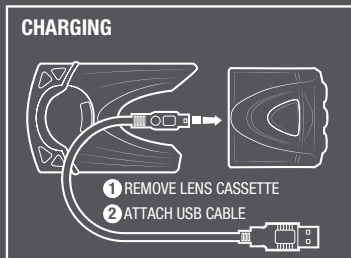

RADIAN 850

USB RECHARGEABLE LOCKING LIGHT SET

FITS MOST HANDLEBARS

INTEGRATED FUEL GAUGE
SHOWS BATTERY LIFE

TAIL LIGHT ANGLED INSERTS
ENSURE HORIZONTAL BEAM

RECHARGE BEFORE USE TO
REMOVE TRY ME MODE

For warranty details go to www.thebellgarage.com

CE **RoHS**
Compliant

WWW.THEBELLGARAGE.COM

© 2012 Bell Sports, Inc. / 1-800-456-BELL
1924 County Road 3000 North / Rantoul, IL 61866 USA
Made in China

INCLUDES: ONE HEADLIGHT, ONE TAIL LIGHT, ONE USB CABLE, ONE ALLEN WRENCH