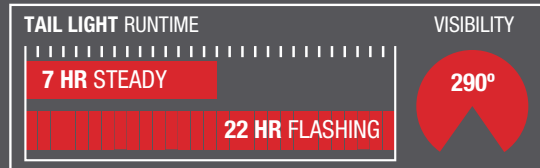

RADIAN 850

USB RECHARGEABLE LOCKING LIGHT SET

FITS MOST HANDLEBARS

INTEGRATED FUEL GAUGE
SHOWS BATTERY LIFE

TAIL LIGHT ANGLED INSERTS
ENSURE HORIZONTAL BEAM

RECHARGE BEFORE USE TO
REMOVE TRY ME MODE

For warranty details go to www.thebellgarage.com