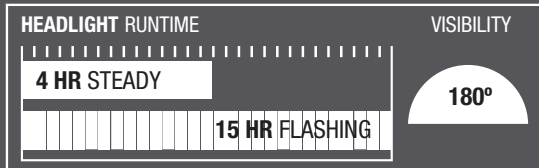

RADIAN 850

USB RECHARGEABLE LOCKING LIGHT SET

FITS MOST HANDLEBARS

INTEGRATED FUEL GAUGE
SHOWS BATTERY LIFE

TAIL LIGHT ANGLED INSERTS
ENSURE HORIZONTAL BEAM

RECHARGE BEFORE USE TO
REMOVE TRY ME MODE

For warranty details go to www.thebellgarage.com