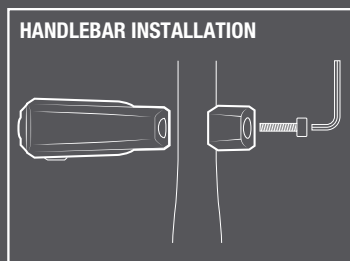

RADIAN 850

USB RECHARGEABLE LOCKING LIGHT SET

FITS MOST HANDLEBARS

INTEGRATED FUEL GAUGE
SHOWS BATTERY LIFE

TAIL LIGHT ANGLED INSERTS
ENSURE HORIZONTAL BEAM

RECHARGE BEFORE USE TO
REMOVE TRY ME MODE

For warranty details go to www.thebellgarage.com

CE **RoHS**
Compliant

WWW.THEBELLGARAGE.COM

© 2012 Bell Sports, Inc. / 1-800-456-BELL
1924 County Road 3000 North / Rantoul, IL 61866 USA
Made in China

INCLUDES: ONE HEADLIGHT, ONE TAIL LIGHT, ONE USB CABLE, ONE ALLEN WRENCH